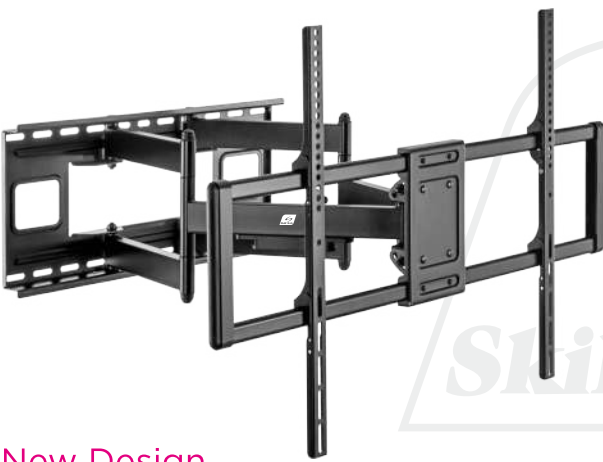

SH 990P

Heavy-Duty Full-Motion TV Wall Mount

Fits most 60"-120" flat & curved TVs

New Design,
New Experience

Screen Size
60" ~ 120"

VESA Compatible
200x200 300x200 400x200
300x300 400x300 400x400
600x400 800x400 800x600
900x600

Weight Capacity
120kg/264lbs

Profile to Wall
**75-703mm/
3"-27.7"**

Tilt Range
+5° ~ -15°

Swivel Range
+60° ~ -60°

Screen Level
+5° ~ -5°

Cable Management

Curved TV

Quick-Release Design
lock or release the TV in a snap.

Integrated Cable Clips