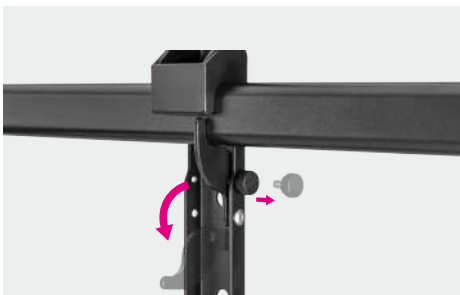

SH 990P

Heavy-Duty Full-Motion TV Wall Mount

Fits most 60"-120" flat & curved TVs

New Design,
New Experience

Screen Size
60" ~ 120"

VESA Compatible
200x200 300x200 400x200
300x300 400x300 400x400
600x400 800x400 800x600
900x600

Weight Capacity
120kg/264lbs

Profile to Wall
**75-703mm/
3"-27.7"**

Tilt Range
+5° ~ -15°

Swivel Range
+60° ~ -60°

Screen Level
+5° ~ -5°

Cable Management

Curved TV

Quick-Release Design
lock or release the TV in a snap.

Integrated Cable Clips