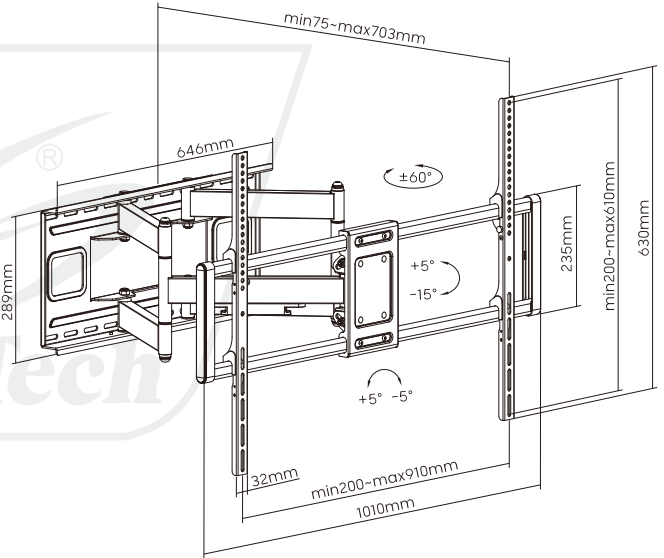

SH 990P

Heavy-Duty Full-Motion TV Wall Mount

Fits most 60"-120" flat & curved TVs

New Design,
New Experience

Screen Size
60" ~ 120"

VESA Compatible
200x200 300x200 400x200
300x300 400x300 400x400
600x400 800x400 800x600
900x600

Weight Capacity
120kg/264lbs

Profile to Wall
**75-703mm/
3"-27.7"**

Tilt Range
+5° ~ -15°

Swivel Range
+60° ~ -60°

Screen Level
+5° ~ -5°

Cable Management

Curved TV

Quick-Release Design
lock or release the TV in a snap.

Integrated Cable Clips